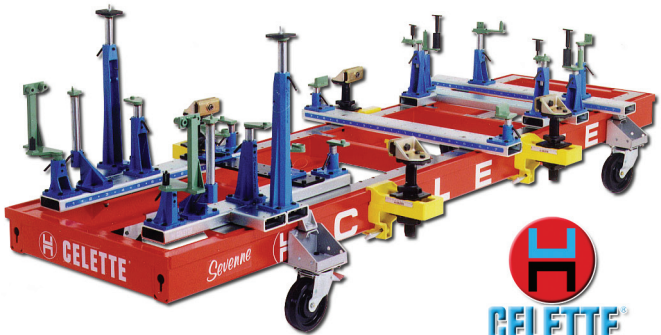

Since fixtures are required,

***We've created a  
unique & affordable  
fixture rental program.***

For Details Call:

1444 W. 10th Place • Tempe, Arizona 85281 • 480-894-9661  
[www.KachinaAuto.com](http://www.KachinaAuto.com)